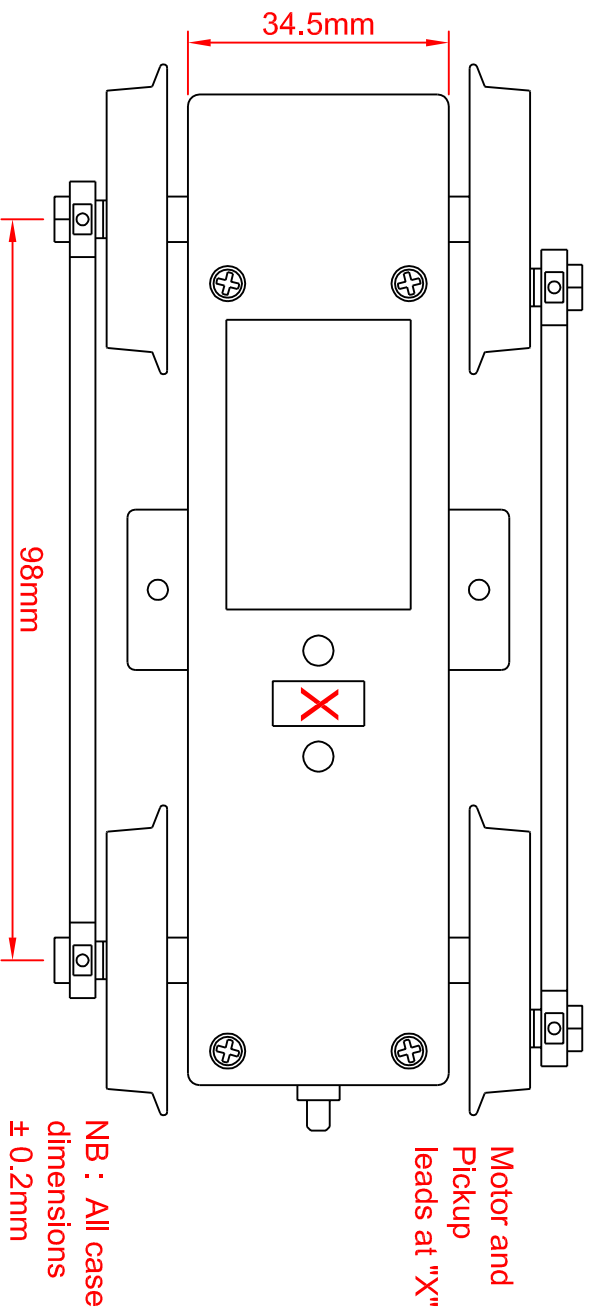

# Resin D'Etre Ltd

13 Fenwick Terrace  
North Shields  
NE29 0LU, UK  
UK Reg. : 6449367

**g-bits.co.uk** 162-02xx  
series chassis

Principal Dimensions  
Wheelbase = 98mm  
Wheel Dia = 35mm  
45mm gauge, DC only  
2x 2pin Female BEC  
Connectors on Leads