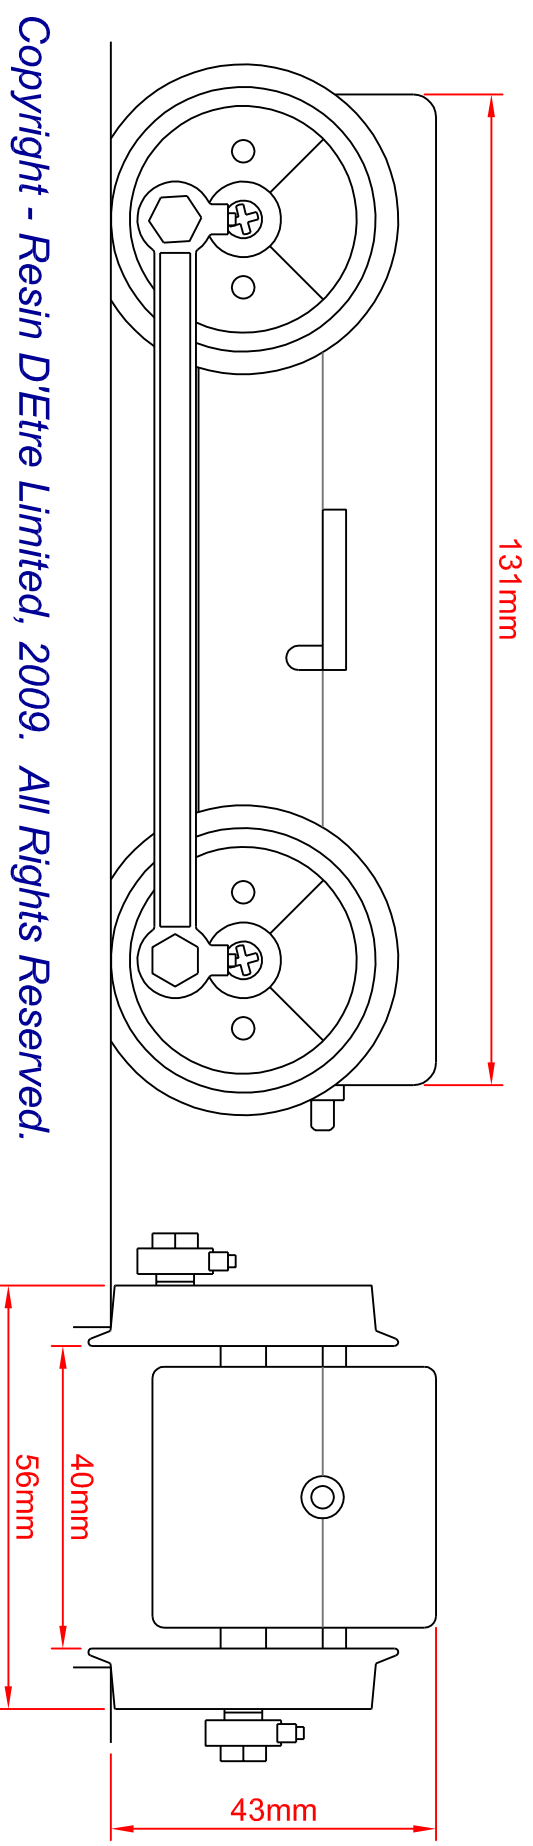

# Resin D'Etre Ltd

13 Fenwick Terrace  
North Shields  
NE29 0LU, UK  
UK Reg. : 6449367

**g-bits.co.uk** 162-02xx  
series chassis

Principal Dimensions  
Wheelbase = 98mm  
Wheel Dia = 35mm  
45mm gauge, DC only  
2x 2pin Female BEC  
Connectors on Leads