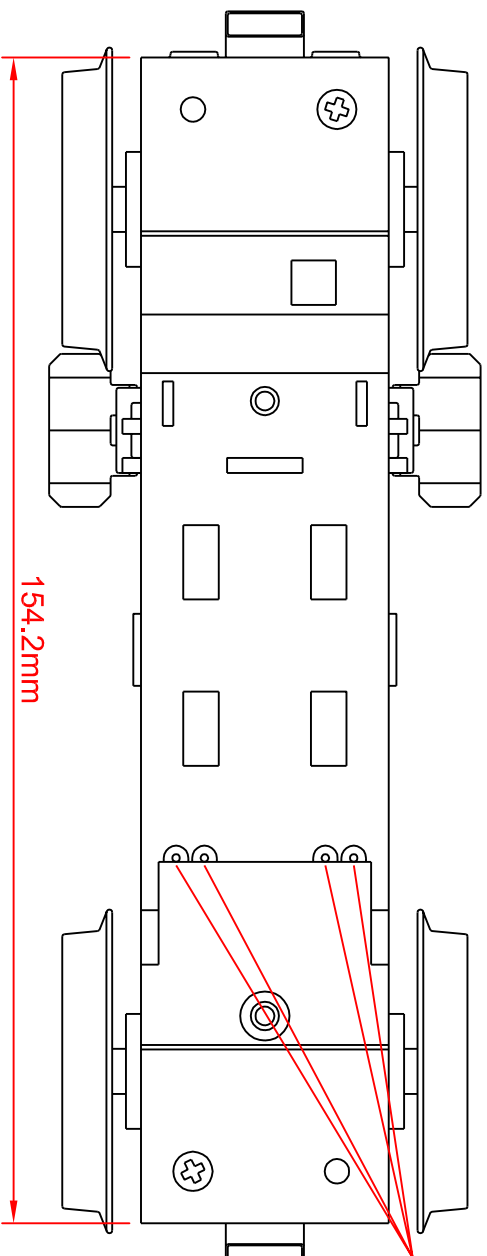

# Resin D'Etre Ltd

13 Fenwick Terrace  
North Shields  
NE29 0LU, UK  
UK Reg. : 6449367

**g-bits.co.uk** 161-PM07  
(Modified PK36107)

Principal Dimensions  
Wheelbase = 114mm  
Wheel Dia = 37.0mm  
45mm gauge, DC only