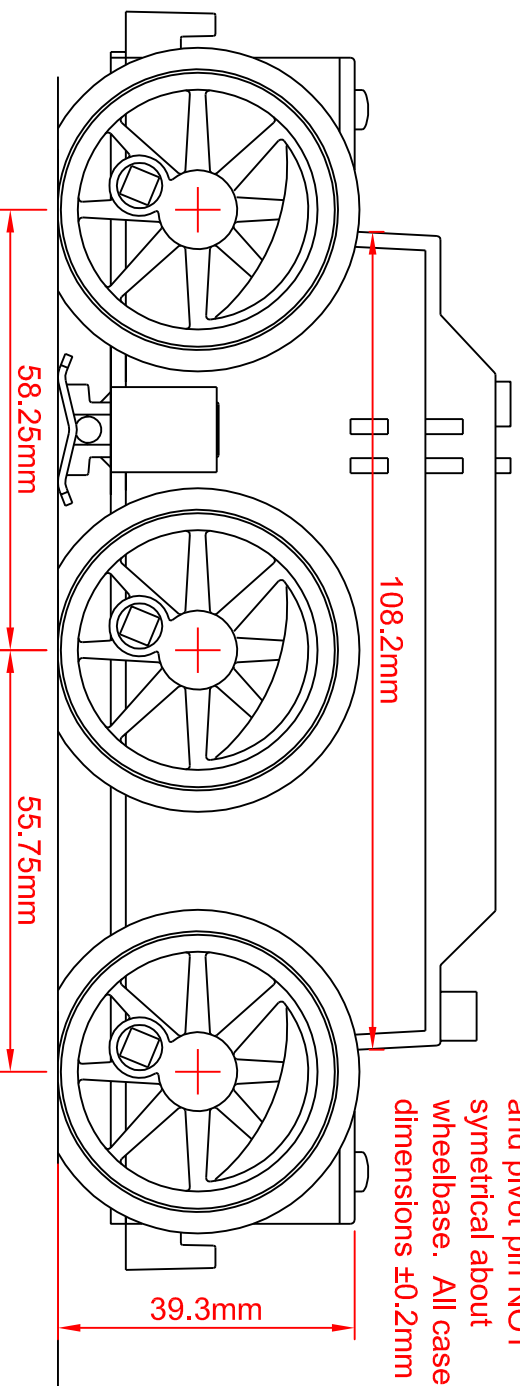

13 Fenwick Terrace
North Shields
NE29 0LU, UK
UK Reg. : 6449367

g-bits.co.uk 161-P107
(Piko 36107)

Principal Dimensions
Wheelbase = 114mm
(58.25mm + 55.75mm)
Wheel Dia = 37.0mm
45mm gauge, DC only

Connection terminals at one end only

Dimensionally Identical to discontinued
g-bits.co.uk 161-P103 / Piko 36103

NOTE: Top layer of case (terminal level) and pivot pin NOT symmetrical about wheelbase. All case dimensions $\pm 0.2\text{mm}$