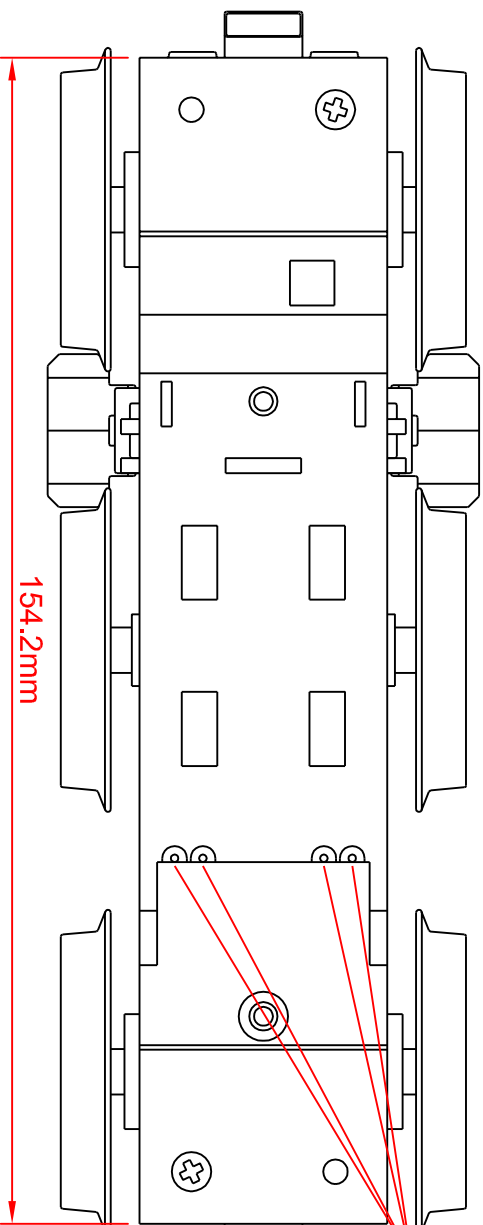

13 Fenwick Terrace
North Shields
NE29 0LU, UK
UK Reg. : 6449367

g-bits.co.uk 161-P107
(Piko 36107)

Principal Dimensions
Wheelbase = 114mm
(58.25mm + 55.75mm)
Wheel Dia = 37.0mm
45mm gauge, DC only

Connection terminals at one end only

Dimensionally Identical to discontinued
g-bits.co.uk 161-P103 / Piko 36103

NOTE: Top layer of case (terminal level) and pivot pin NOT symmetrical about wheelbase. All case dimensions $\pm 0.2\text{mm}$