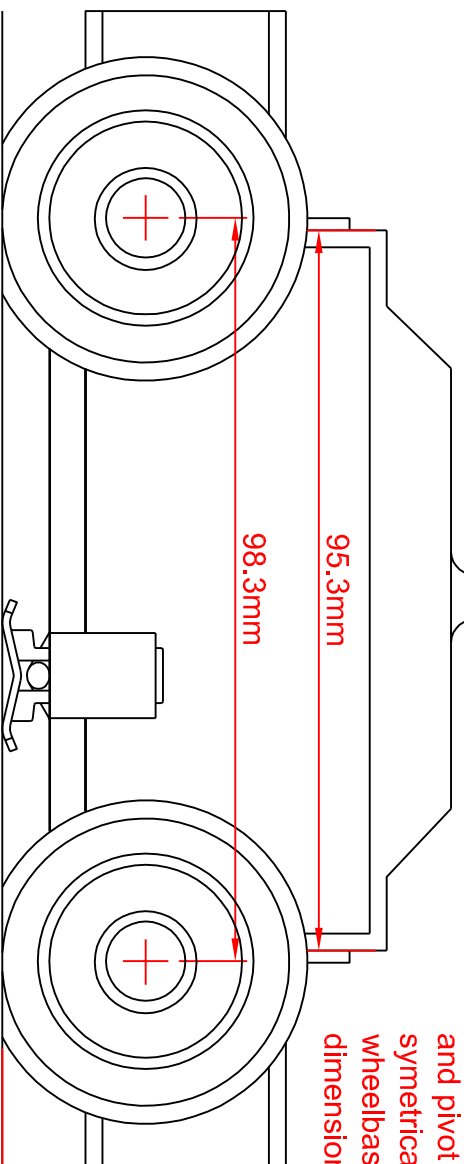

# Resin D'Etre Ltd

13 Fenwick Terrace  
North Shields  
NE29 0LU, UK  
UK Reg. : 6449367

**g-bits.co.uk** 161-P105  
(Piko BR218 part 36105)

Principal Dimensions

Wheelbase = 98.3mm

Wheel Dia = 38.0mm

45mm gauge, DC only

Dimensionally identical to discontinued  
g-bits.co.uk 161-P101 / Piko 36101

NOTE: Top layer of case (terminal level) and pivot pin NOT symmetrical about wheelbase. All case dimensions  $\pm 0.2\text{mm}$