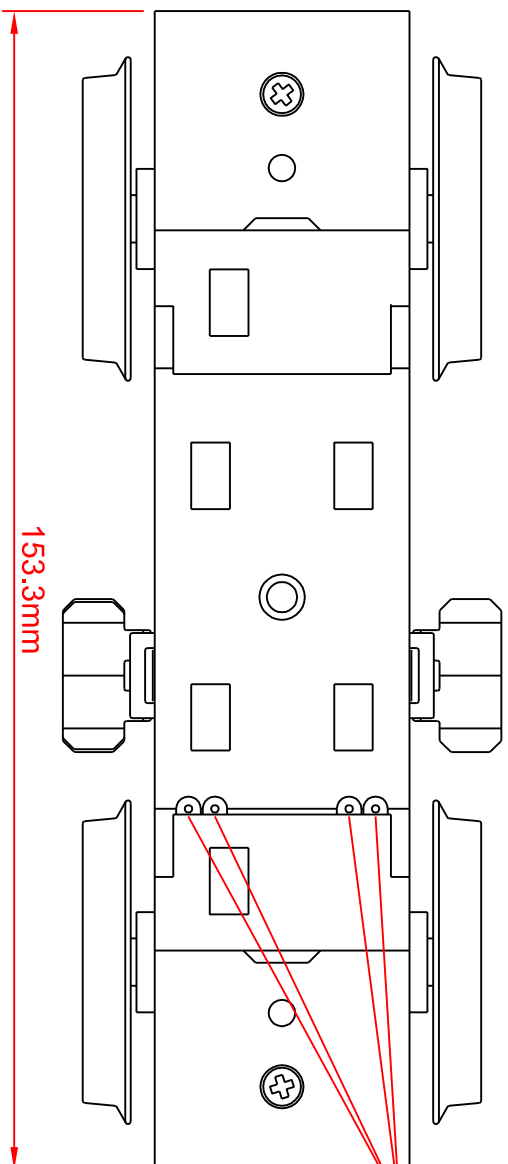

# Resin D'Etre Ltd

13 Fenwick Terrace  
North Shields  
NE29 0LU, UK  
UK Reg. : 6449367

**g-bits.co.uk** 161-P105  
(Piko BR218 part 36105)

Principal Dimensions

Wheelbase = 98.3mm

Wheel Dia = 38.0mm

45mm gauge, DC only

Dimensionally identical to discontinued  
g-bits.co.uk 161-P101 / Piko 36101

NOTE: Top layer of case (terminal level) and pivot pin NOT symmetrical about wheelbase. All case dimensions  $\pm 0.2\text{mm}$