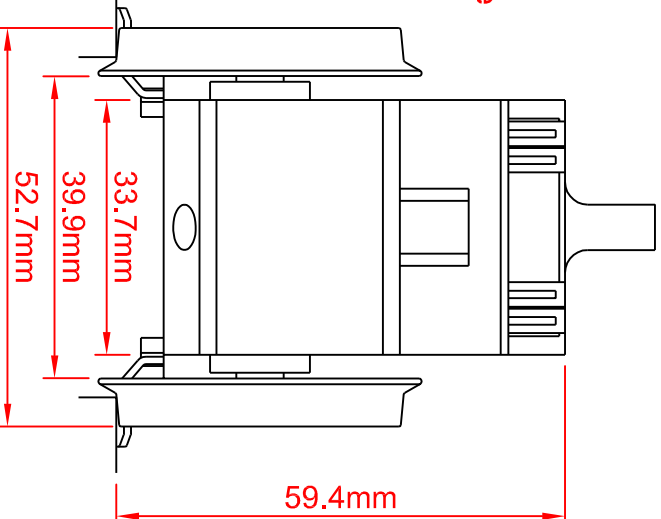

# Resin D'Etre Ltd

13 Fenwick Terrace  
North Shields  
NE29 0LU, UK  
UK Reg. : 6449367

**g-bits.co.uk** 161-P105  
(Piko BR218 part 36105)

Principal Dimensions

Wheelbase = 98.3mm

Wheel Dia = 38.0mm

45mm gauge, DC only

Dimensionally identical to discontinued  
g-bits.co.uk 161-P101 / Piko 36101

NOTE: Top layer of case (terminal level) and pivot pin NOT symmetrical about wheelbase. All case dimensions  $\pm 0.2\text{mm}$