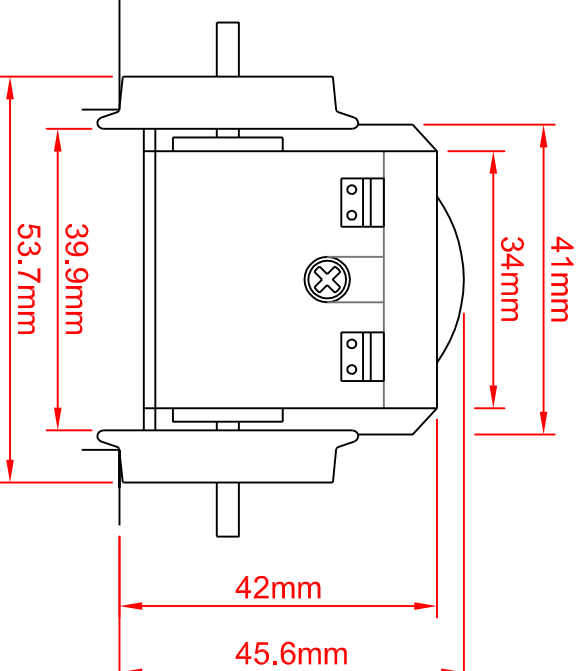

g-bits.co.uk

Resin D'Etire Ltd

13 Fenwick Terrace
North Shields
NE29 0LU, UK
UK Reg. : 6449367

g-bits.co.uk 161-0030
(USAtains 22-115)

Principal Dimensions
Wheelbase = 94.5mm
Wheel Dia = 28.5mm
45mm gauge, DC only

NB : End screws
adjust motor end
float - do NOT
use for mounting
purposes. All
case dimensions
±0.2mm

Connection
terminals at
one end only

Copyright - Resin D'Etire Limited, 2009. All Rights Reserved.