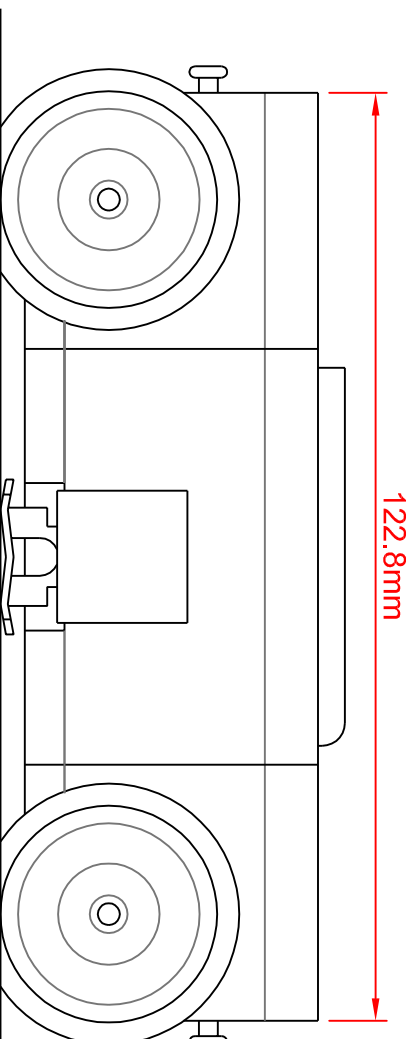

g-bits.co.uk

Resin D'Etire Ltd

13 Fenwick Terrace
North Shields
NE29 0LU, UK
UK Reg. : 6449367

g-bits.co.uk 161-0030
(USAtains 22-115)

Principal Dimensions
Wheelbase = 94.5mm
Wheel Dia = 28.5mm
45mm gauge, DC only

NB : End screws
adjust motor end
float - do NOT
use for mounting
purposes. All
case dimensions
±0.2mm

Connection
terminals at
one end only

Copyright - Resin D'Etire Limited, 2009. All Rights Reserved.