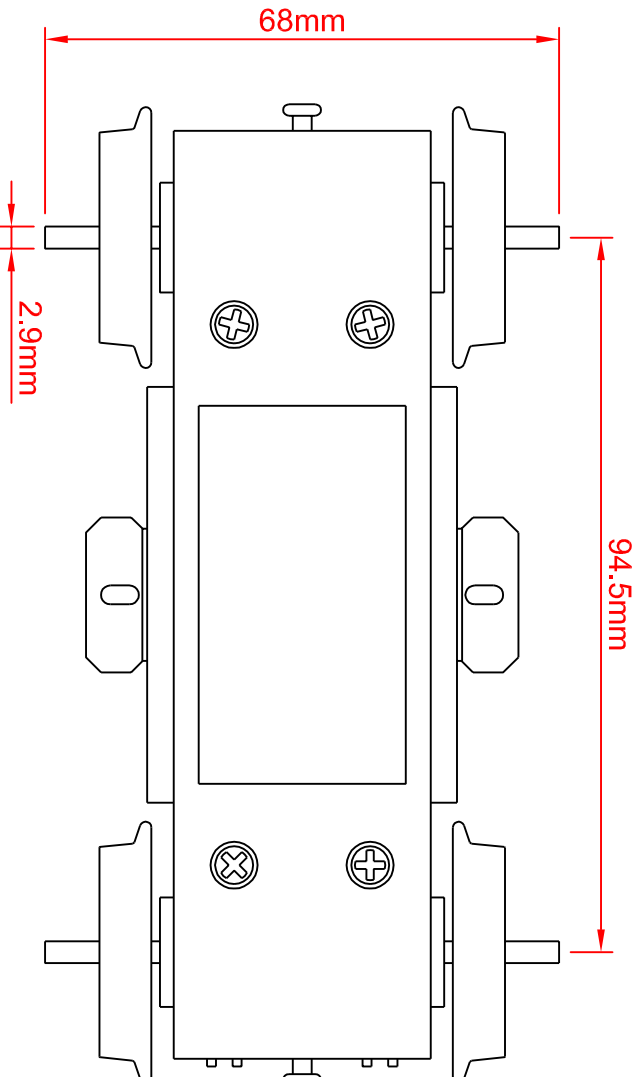

g-bits.co.uk

Resin D'Etire Ltd

13 Fenwick Terrace
North Shields
NE29 0LU, UK
UK Reg. : 6449367

g-bits.co.uk 161-0030
(USAtains 22-115)

Principal Dimensions
Wheelbase = 94.5mm
Wheel Dia = 28.5mm
45mm gauge, DC only

NB : End screws
adjust motor end
float - do NOT
use for mounting
purposes. All
case dimensions
±0.2mm

Connection
terminals at
one end only

Copyright - Resin D'Etire Limited, 2009. All Rights Reserved.