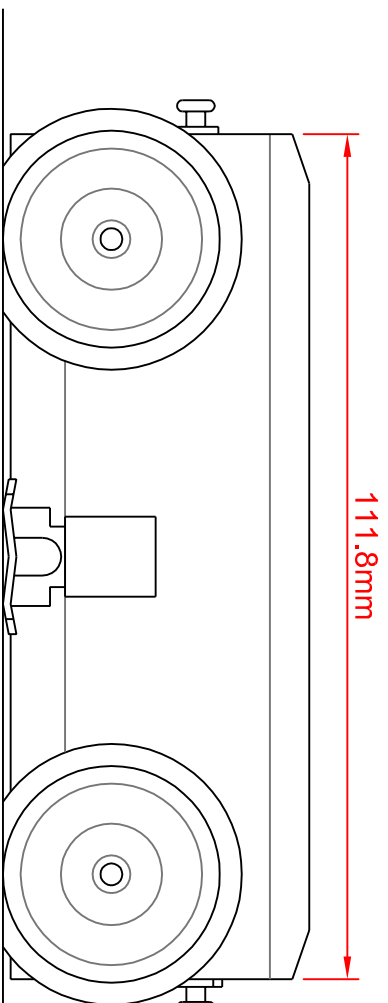

g-bits.co.uk

Resin D'Etre Ltd

13 Fenwick Terrace
North Shields
NE29 0LU, UK
UK Reg. : 6449367

g-bits.co.uk 161-0020
(USAtains 22-12)

Principal Dimensions
Wheelbase = 84mm
Wheel Dia = 28.5mm
45mm gauge, DC only