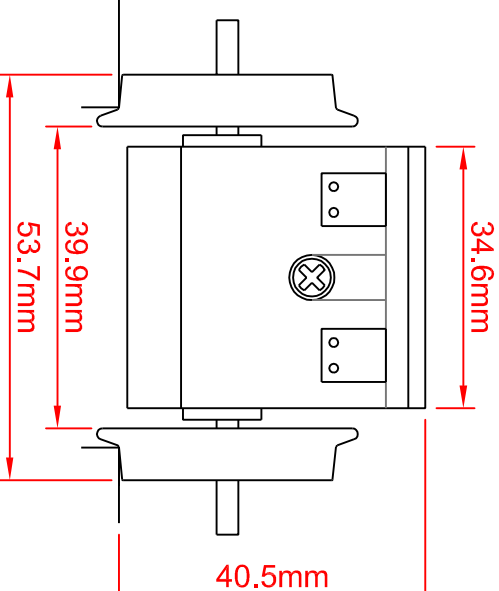

g-bits.co.uk

Resin D'Etre Ltd

13 Fenwick Terrace
North Shields
NE29 0LU, UK
UK Reg. : 6449367

g-bits.co.uk 161-0020
(USAtains 22-12)

Principal Dimensions
Wheelbase = 84mm
Wheel Dia = 28.5mm
45mm gauge, DC only