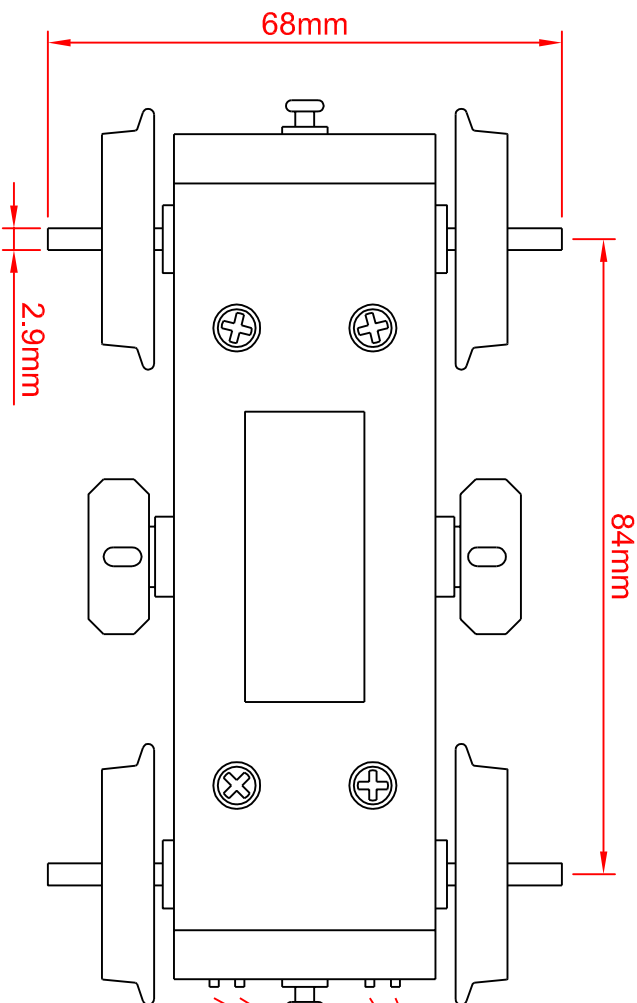

g-bits.co.uk

Resin D'Etre Ltd

13 Fenwick Terrace
North Shields
NE29 0LU, UK
UK Reg. : 6449367

g-bits.co.uk 161-0020
(USAtains 22-12)

Principal Dimensions
Wheelbase = 84mm
Wheel Dia = 28.5mm
45mm gauge, DC only