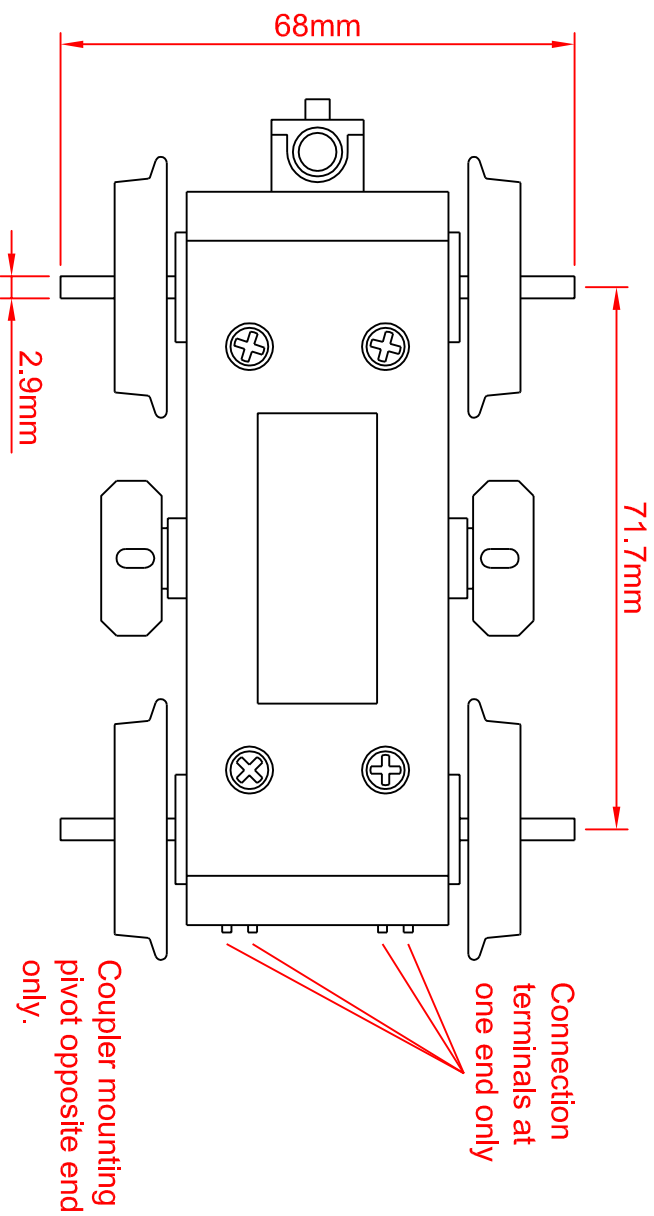

g-bits.co.uk

Resin D'Etire Ltd

13 Fenwick Terrace
North Shields
NE29 0LU, UK
UK Reg. : 6449367

g-bits.co.uk 161-0010
(USAt rains 22-162)

Principal Dimensions
Wheelbase = 71.7mm
Wheel Dia = 28.5mm
45mm gauge, DC only