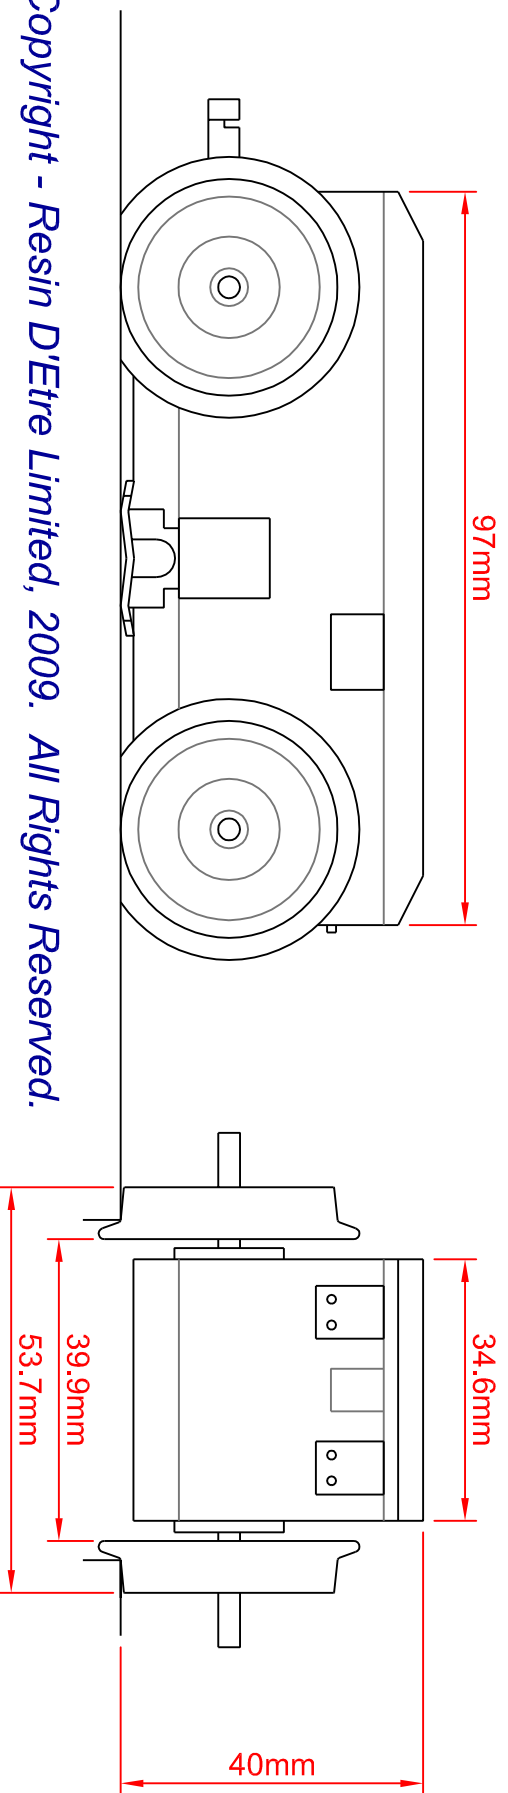

g-bits.co.uk

Resin D'Etire Ltd

13 Fenwick Terrace
North Shields
NE29 0LU, UK
UK Reg. : 6449367

g-bits.co.uk 161-0010
(USAt rains 22-162)

Principal Dimensions
Wheelbase = 71.7mm
Wheel Dia = 28.5mm
45mm gauge, DC only